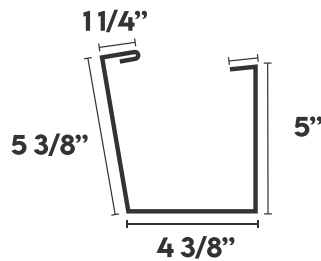

GUTTERS

STANDARD GUTTER

SCULPTURED GUTTER

BOX HANG-ON GUTTER

BOX EAVE GUTTER

GUTTER STRAP

DOWNSPOUT W/O KICKOUT

ECONOMY GUTTER

DOWNSPOUT WITH KICKOUT

DOWNSPOUT STRAP