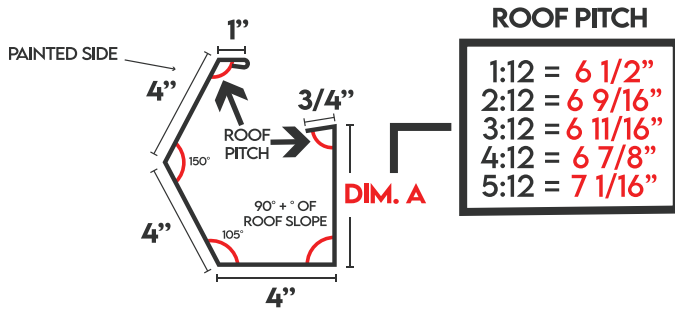

GUTTERS

STANDARD GUTTER

SCULPTURED GUTTER

BOX HANG-ON GUTTER

BOX EAVE GUTTER

GUTTER STRAP

DOWNSPOUT W/O KICKOUT

ECONOMY GUTTER

DOWNSPOUT WITH KICKOUT

DOWNSPOUT STRAP