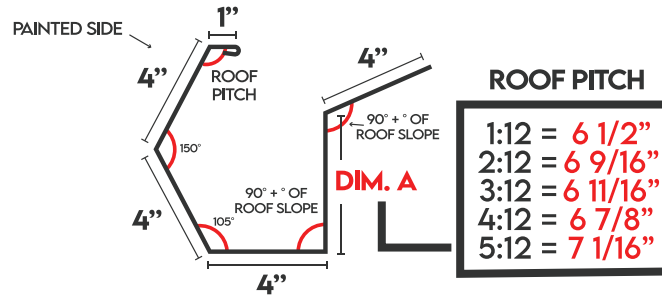

GUTTERS

STANDARD GUTTER

SCULPTURED GUTTER

BOX HANG-ON GUTTER

BOX EAVE GUTTER

GUTTER STRAP

DOWNSPOUT W/O KICKOUT

ECONOMY GUTTER

DOWNSPOUT WITH KICKOUT

DOWNSPOUT STRAP