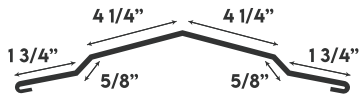

LOW-RIB RIDGECAP

RESIDENTIAL RIDGECAP

GAMBREL TRIM UPPER

RESIDENTIAL EAVE TRIM

DRIP CAP

RESIDENTIAL RAKE TRIM

POST TRIM

GAMBREL TRIM LOWER

ROUND TRACK COVER

DRIP EDGE

VALLEY

RAT GUARD

FASCIA

GABLE TRIM

OVERHEAD DOOR JAMB

RAKE & CORNER

UNIVERSAL SIDEWALL

UNIVERSAL ENDWALL

J-TRIM

DOOR POST TRIM

DOUBLE ANGLE

SINGLE ANGLE

INSIDE ANGLE

INSIDE CORNER