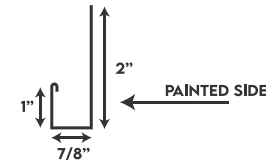

ROUND TRACK COVER

DRIP EDGE

VALLEY

RAT GUARD

FASCIA

GABLE TRIM

OVERHEAD DOOR JAMB

RAKE & CORNER

UNIVERSAL SIDEWALL

UNIVERSAL ENDWALL

J-TRIM

DOOR POST TRIM

DOUBLE ANGLE

SINGLE ANGLE

INSIDE ANGLE

INSIDE CORNER