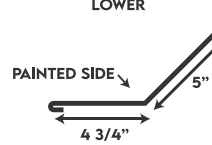

LOW-RIB RIDGECAP

RESIDENTIAL RIDGECAP

GAMBREL TRIM UPPER

RESIDENTIAL EAVE TRIM

DRIP CAP

RESIDENTIAL RAKE TRIM

POST TRIM

GAMBREL TRIM LOWER

UNIVERSAL SIDEWALL

UNIVERSAL ENDWALL

J-TRIM

DOOR POST TRIM

DOUBLE ANGLE

SINGLE ANGLE

INSIDE ANGLE

INSIDE CORNER

DOOR EDGE