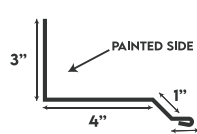

ROUND TRACK COVER

DRIP EDGE

VALLEY

RAT GUARD

FASCIA

GABLE TRIM

OVERHEAD DOOR JAMB

RAKE & CORNER

UNIVERSAL SIDEWALL

UNIVERSAL ENDWALL

J-TRIM

DOOR POST TRIM

DOUBLE ANGLE

SINGLE ANGLE

INSIDE ANGLE

INSIDE CORNER