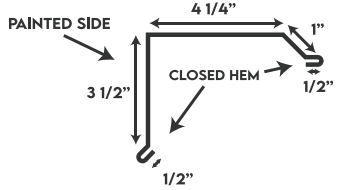

LOW-RIB RIDGECAP

RESIDENTIAL RIDGECAP

GAMBREL TRIM UPPER

RESIDENTIAL EAVE TRIM

DRIP CAP

RESIDENTIAL RAKE TRIM

POST TRIM

GAMBREL TRIM LOWER

ROUND TRACK COVER

DRIP EDGE

VALLEY

RAT GUARD

FASCIA

GABLE TRIM

OVERHEAD DOOR JAMB

RAKE & CORNER

UNIVERSAL SIDEWALL

UNIVERSAL ENDWALL

J-TRIM

DOOR POST TRIM

DOUBLE ANGLE

SINGLE ANGLE

INSIDE ANGLE

INSIDE CORNER

DOOR EDGE