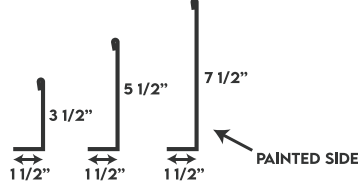

LOW-RIB RIDGECAP

RESIDENTIAL RIDGECAP

GAMBREL TRIM UPPER

RESIDENTIAL EAVE TRIM

DRIP CAP

RESIDENTIAL RAKE TRIM

POST TRIM

GAMBREL TRIM LOWER

UNIVERSAL SIDEWALL

UNIVERSAL ENDWALL

J-TRIM

DOOR POST TRIM

DOUBLE ANGLE

SINGLE ANGLE

INSIDE ANGLE

INSIDE CORNER

DOOR EDGE