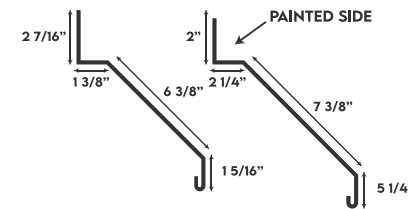

LOW-RIB RIDGECAP

RESIDENTIAL RIDGECAP

GAMBREL TRIM UPPER

RESIDENTIAL EAVE TRIM

DRIP CAP

RESIDENTIAL RAKE TRIM

POST TRIM

GAMBREL TRIM LOWER

ROUND TRACK COVER

DRIP EDGE

VALLEY

RAT GUARD

FASCIA

GABLE TRIM

OVERHEAD DOOR JAMB

RAKE & CORNER

UNIVERSAL SIDEWALL

UNIVERSAL ENDWALL

J-TRIM

DOOR POST TRIM

DOUBLE ANGLE

SINGLE ANGLE

INSIDE ANGLE

INSIDE CORNER

DOOR EDGE